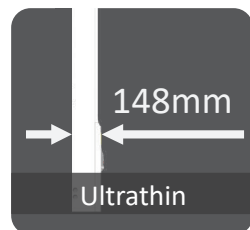

Features:

Specifications

LCD / Touch	32" True-Flat PCAP Touch
Operation System	Windows 7 / POSReady 7 / Windows 8.1 / Windows 10 / Linux
Standard Option	Octopus and/or Paywave Reader; Thermal Receipt Printer; QR Code Scanner
Application	Queuing; Self-Payment; Information
Optional Version	Standalone; Wall-mount
Dimension	650 (W) x 692 (D) x 1850 (H) mm Standalone Version 530 (W) x 148 (D) x 1300 (H) mm Wall-Mount Version
Optional Items	RFID/NFC Reader; EFT Device. We can also accept some degree of customizations when needed.