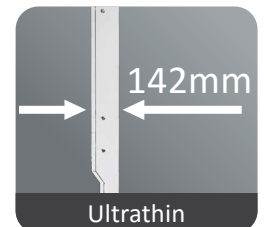

Features:

Specifications

Main Controller	POS 8000-C65
Operation system	Windows 7 / POSReady 7 platform
Memory	4G DDR3 RAM
LCD / Touch	32" SAW Touch Monitor
HDD	2.5" Slim SATA HDD
LAN	10/100/1000 Mbps LAN
Dimension	480 (W) x 142 (D) x 2020(H) mm when Wall mount version 480 (W) x 550 (D) x 2025(H) mm when Standalone version
Optional Items	Octopus and/or Paywave Reader; RFID/NFC Reader; Thermal Receipt Printer; 2D Bar Code Scanner; EFT Device; Web Cam. We can also accept some degree of customizations when needed.

©2016 Flytech Technology (HK) Ltd. Registered trademarks and trademarks are property of their respective owners. The specification is subject to change without prior notice. Flytech endeavors to ensure that the information in this document is correct and fairly stated but does not accept liability for any error or omissions. The development of Flytech products and services is continuous, and published information may not be up to date. It is important to check the current position with Flytech.

Tel: (852) 3525 5800 Fax: (852) 2751 7447 Email: sales@flytech.com.hk URL: www.flytech.com.hk / www.kiosk.hk
Room 01, 6/F, Block A, Tonic Industrial Centre, 26 Kai Cheung Road, Kowloon Bay, Kowloon, Hong Kong.

©2016 Flytech Technology (HK) Ltd. All right reserved.