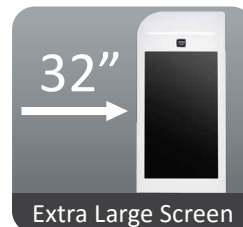

### Design Highlights:

K75CTS is an innovative and stylish kiosk which has large screen with thin body. It is designed for the Retail as well as F&B applications, such as Self-payment and Information. It leverages on Flytech's POS 8000 to provide a highest performance. Two-Point ELO SAW+ 32" Touch Monitor is chosen to provide response even to gloved hands in Winters. Different payment device is with different LED indicator. Moreover, it can be used as tower kiosk or wall mount kiosk.

### Specifications

|                  |  |
|------------------|--|
| Main Controller  | POS 8000-C65   |
| Operation system | Windows 7 / POSReady 7 platform  |
| Memory           | 4G DDR3 RAM  |
| LCD / Touch      | 32" SAW Touch Monitor  |
| HDD              | 2.5" Slim SATA HDD   |
| LAN              | 10/100/1000 Mbps LAN   |
| Dimension        | 480 (W) x 142 (D) x 2020(H) mm when Wall mount version<br>480 (W) x 550 (D) x 2025(H) mm when Standalone version   |
| Optional Items   | Octopus and/or Paywave Reader; RFID/NFC Reader; Thermal Receipt Printer; 2D Bar Code Scanner; EFT Device; Web Cam. We can also accept some degree of customizations when needed. |